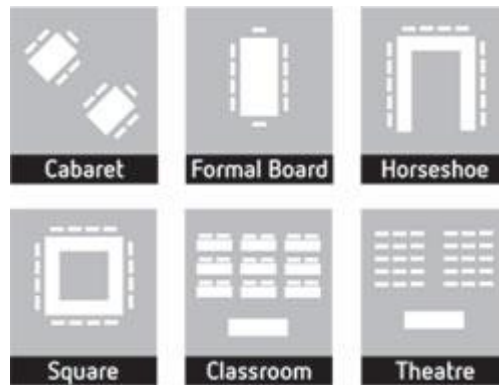

We have 3 rooms available for use by community groups and businesses.

The types of events and activities we support are community groups, birthday parties, local courses, workshops, regular adult learning activities, student activities and one-off meetings.

Please email hall4hire@redbridgeprimary.redbridge.sch.uk *Discounted price is offered to training services that include Redbridge Staff.*

Layout

Capacity and Layout Options:

Art space

- Cabaret - 30 delegates
- Formal Board - 21 delegates
- Horse-shoe 21 - delegates
- Square- 28 delegates
- Classroom – 35 delegates
- Theatre - 55 delegates

Facilities:

- Interactive white board with built in projector and speakers
- Windows 7 PC + DVD player
- Laptop Input: VGA + HDMI
- Audio for PC, DVD

Flipchart Stand, paper and pens available on request.